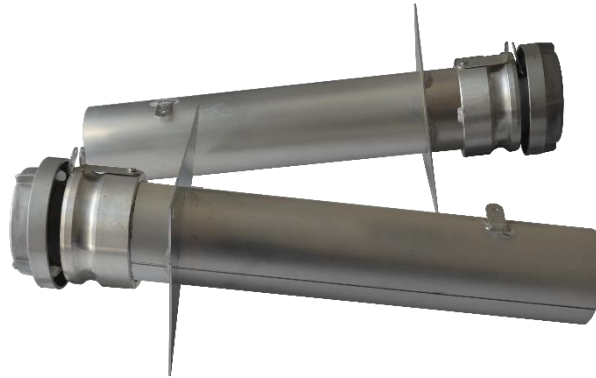

## 6 Kamlok SET „ALU“ including flange plate and earthing lug

**KSG-F-B** - set, consisting of: (packed in cartons)

2 - aluminium tube DN100, L = 500 mm with flange plate (200x200x2) and earthing lug

2 - A-fixed couplings without thread

2 - A-dummy couplings, ventable 30 cm<sup>2</sup>

### 6.1 Straight

Item No.	Type	Dimension [mm]	Tube length [mm]	kg/set	Drawing No.
14410	KSG-F-B	100	500	4,7	Z14410.01-17-01-DE

### 6.2 45° bend

Item No.	Type	Dimension [mm]	Tube length [mm]	kg/set	Drawing No.
14411	KSB-F-B	100	500	5,7	Z14411.01-17-01-DE