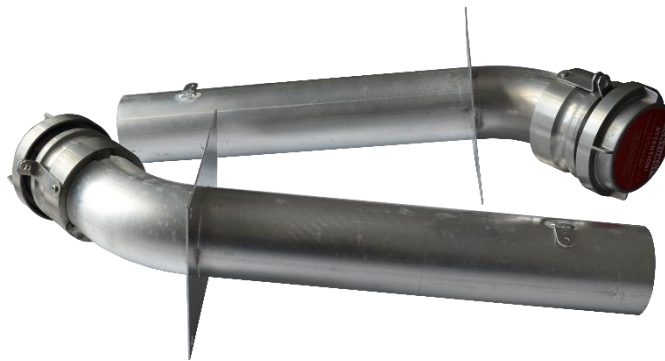

## 6 Kamlok SET „ALU“ including flange plate and earthing lug

**KSG-F-B** - set, consisting of: (packed in cartons)

2 - aluminium tube DN100, L = 500 mm with flange plate (200x200x2) and earthing lug

2 - A-fixed couplings without thread

2 - A-dummy couplings, ventable 30 cm<sup>2</sup>

### 6.1 Straight

Item No.	Type	Dimension [mm]	Tube length [mm]	kg/set	Drawing No.
14410	KSG-F-B	100	500	4,7	Z14410.01-17-01-DE

### 6.2 45° bend

Item No.	Type	Dimension [mm]	Tube length [mm]	kg/set	Drawing No.
14411	KSB-F-B	100	500	5,7	Z14411.01-17-01-DE